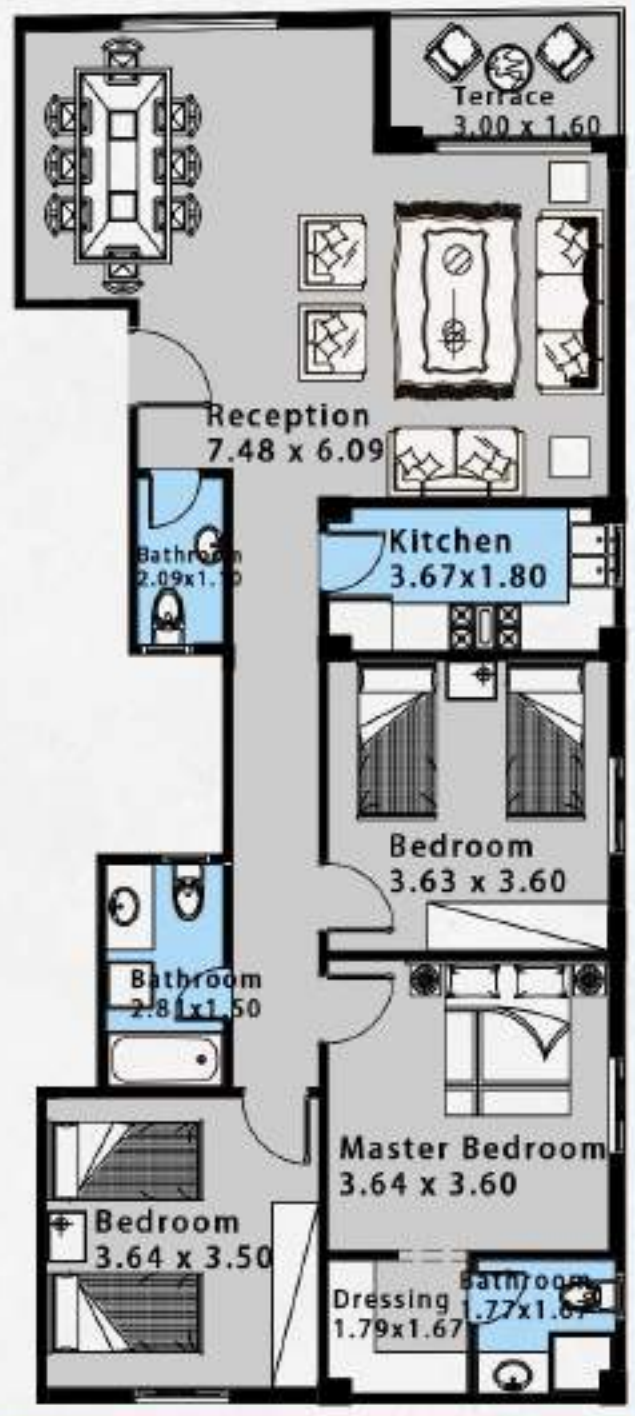

EL - OBOUR

RESIDENTIAL

 **GOLF - 7th DISTRICT - PLOT (14)**

Key Plan

APPARTEMENT GROSS AREA 142 MSQ

PRIVATE GARDEN 100 MSQ

GROUND FLOOR

RESIDENTIAL

 GOLF - 7th DISTRICT - PLOT (14)

Key Plan

APPARTEMENT GROSS AREA 142 MSQ

PRIVATE GARDEN 81 MSQ

GROUND FLOOR

RESIDENTIAL

 **GOLF - 7th DISTRICT - PLOT (14)**

Key Plan

APPARTEMENT GROSS AREA 160 MSQ

FIRST FLOOR

RESIDENTIAL

Key Plan

APPARTEMENT GROSS AREA 163^{MSQ}

FIRST FLOOR

RESIDENTIAL