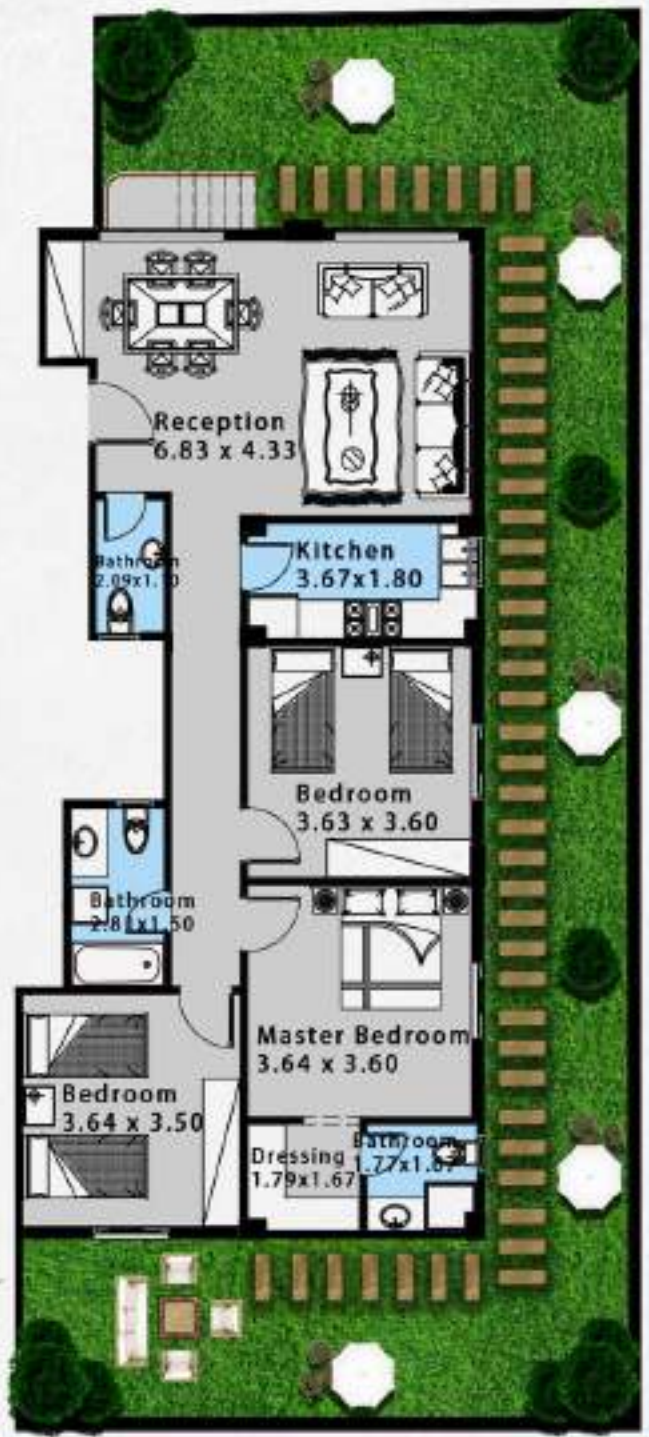

EL - OBOUR

RESIDENTIAL

 **GOLF - 7th DISTRICT - PLOT (14)**

Key Plan

APPARTEMENT GROSS AREA 142 MSQ

PRIVATE GARDEN 100 MSQ

GROUND FLOOR

RESIDENTIAL

 GOLF - 7th DISTRICT - PLOT (14)

Key Plan

APPARTEMENT GROSS AREA 142 MSQ

PRIVATE GARDEN 81 MSQ

GROUND FLOOR

RESIDENTIAL

 **GOLF - 7th DISTRICT - PLOT (14)**

Key Plan

APPARTEMENT GROSS AREA 160 MSQ

FIRST FLOOR

RESIDENTIAL

Key Plan

APPARTEMENT GROSS AREA 163^{MSQ}

FIRST FLOOR

RESIDENTIAL