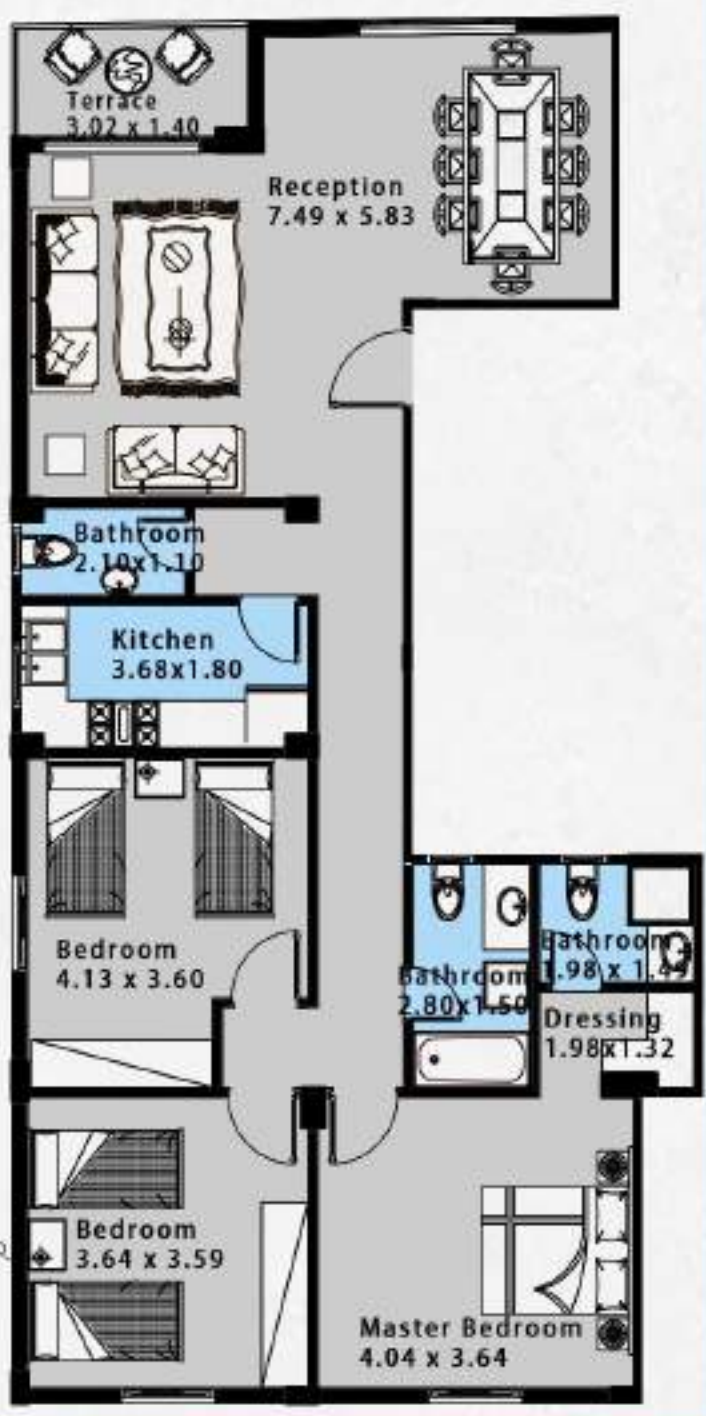

EL - OBOUR

RESIDENTIAL

 **GOLF - 7th DISTRICT - PLOT (14)**

Key Plan

APPARTEMENT GROSS AREA 142 MSQ

PRIVATE GARDEN 100 MSQ

GROUND FLOOR

RESIDENTIAL

 GOLF - 7th DISTRICT - PLOT (14)

Key Plan

APPARTEMENT GROSS AREA 142 MSQ

PRIVATE GARDEN 81 MSQ

GROUND FLOOR

RESIDENTIAL

 **GOLF - 7th DISTRICT - PLOT (14)**

Key Plan

APPARTEMENT GROSS AREA 160 MSQ

FIRST FLOOR

RESIDENTIAL

Key Plan

APPARTEMENT GROSS AREA 163^{MSQ}

FIRST FLOOR

RESIDENTIAL